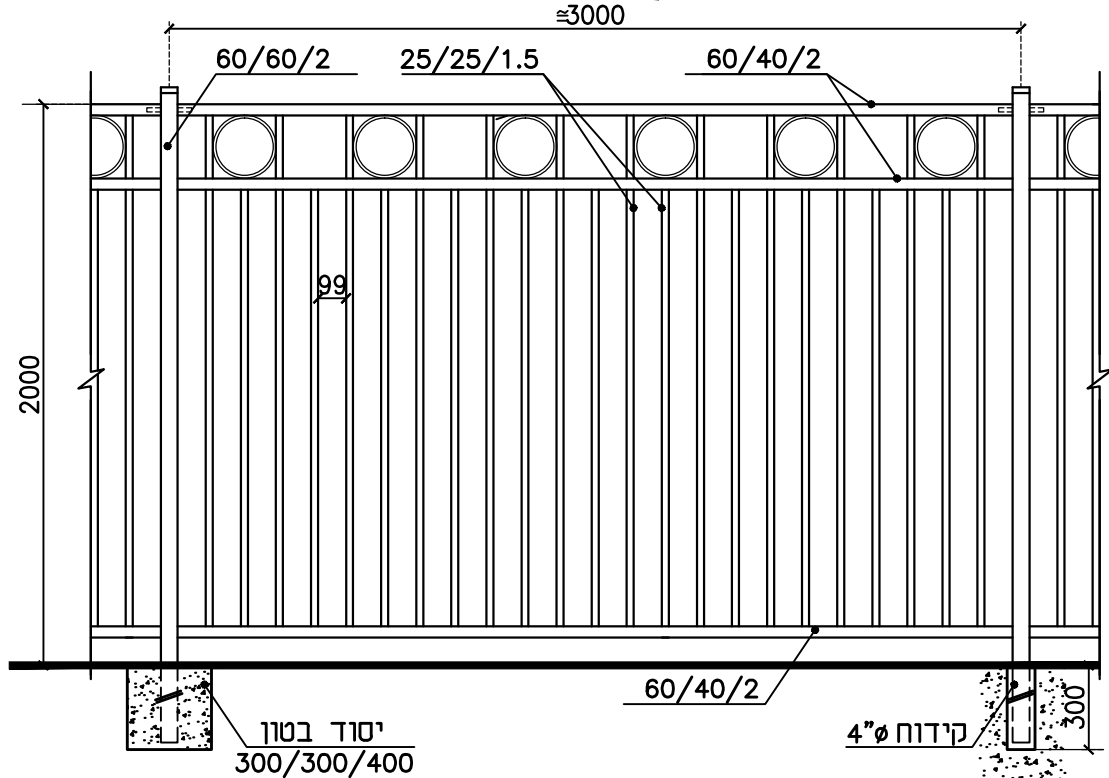

"ORLI" FENCES LTD.

אורלי בע"מ

גדרות "אורלי" בע"מ

Manufacturer of Fences for Sport Courts,
Safety Fences, Guiding Rails and Gratings
Factory: Bar-Yehuda Road, Tel Hanan (Nesher)
Mail address: P.O. Box 437, Nesher 3660301, Israel
Tel: 972-4-8211165, Fax: 972-4-8211789

יצרני גדרות למגרשי ספורט, מעקות בטיחות,
הולכה ומשטחי דריכה
מפעל: דרך בר-יהודה תל חנן (נשר)
מען למשלוח דאר: ת.ד. 437, מיקוד 3660301, נשר
טל: 972-4-8211165, פקס: 972-4-8211789

www.or-li.com

בהתאם לדרישות קב"ט
משרד החינוך
מתאים לתקן 4273

גדר חנן
לבתי ספר וגני ילדים
מסי קטלוגי 1006

גדרות אורלי בע"מ

- ניתן לצבוע בשיטה אלקטרוסטטית באבקה.
- כל החלקים טבולים באבץ חם לאחר היצור, לפי ת"י 918.
- היצור שומר לעצמו את הזכות, במידת הצורך, לשנות מידות.
- השירטוט ללא קנ"מ
- כל הזכויות שמורות ● מהדורת 2014