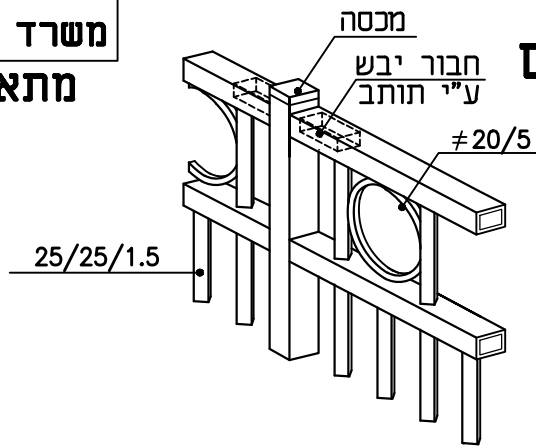

"ORLI" FENCES LTD.

אורלי בע"מ

גדרות "אורלי" בע"מ

Manufacturer of Fences for Sport Courts,
Safety Fences, Guiding Rails and Gratings
Factory: Bar-Yehuda Road, Tel Hanan (Nesher)
Mail address: P.O. Box 437, Nesher 3660301, Israel
Tel: 972-4-8211165, Fax: 972-4-8211789

יצרני גדרות למגרשי ספורט, מעקות בטיחות,
הולכה ומשטחי דריכה
מפעל: דרך בר-יהודה תל חנן (נשר)
מען למשלוח דאר: ת.ד. 437, מיקוד 3660301, נשר
טל: 972-4-8211165, פקס: 972-4-8211789

www.or-li.com

בהתאם לדרישות קב"ט
משרד החינוך
מתאים לתקן 4273

גדר חנן
לבתי ספר וגני ילדים
מסי קטלוגי 1006

גדרות אורלי בע"מ

- ניתן לצבוע בשיטה אלקטרוסטטית באבקה.
- כל החלקים טבולים באבץ חם לאחר היצור, לפי ת"י 918.
- היצור שומר לעצמו את הזכות, במידת הצורך, לשנות מידות.
- השירטוט ללא קנ"מ
- כל הזכויות שמורות ● מהדורת 2014